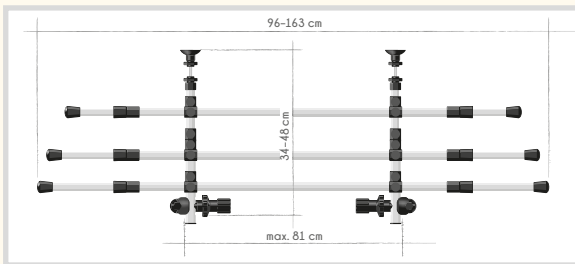

Car Dog Guard

- aluminium
- fixed connection to the headrests
- space-saving installation, entire loading space can be used
- 3 elements
- for transport of animals or objects on the loading area
- fully adjustable in width and height
- quick and easy removal when not in use
- light weight due to aluminium bars

Item no.	Measurements	Colour	PU	EAN
7721555	width: 96–163 cm height: 34–48 cm	silver/black	1	4 053032 007987

7721555