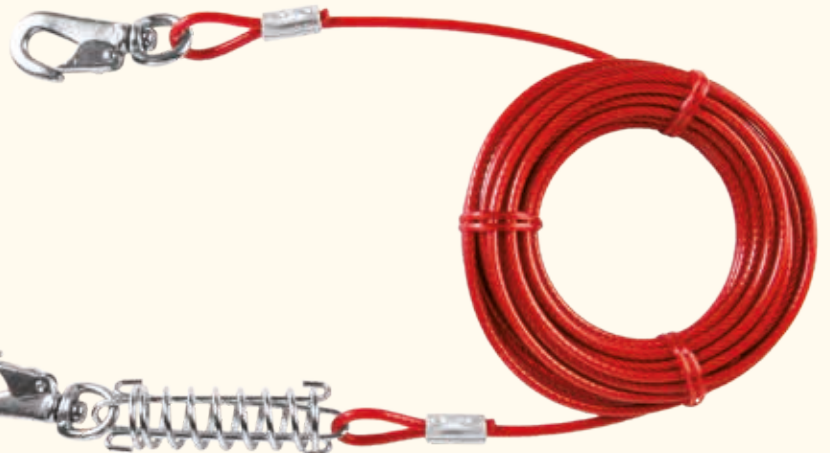

**Tie Out Cable**

- shock-absorbing spring protects the dog from injuries
- plastic coating prevents corrosion and makes cleaning easy
- colour: red

7720201

Item no.	Measurements	PU	EAN
7720201	8 m	1	4 053032 007529