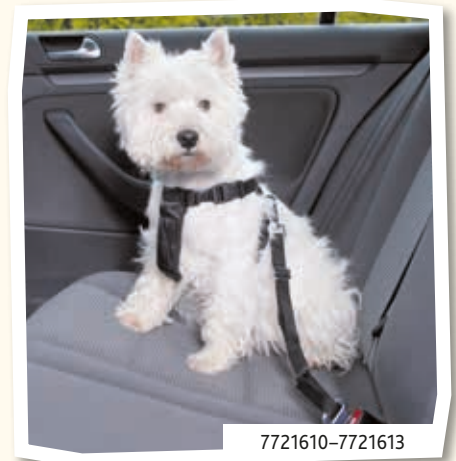

7721610–7721613

Replacement Short Leash

- for car harnesses
- especially resilient due to metal sliders
- fully adjustable
- not suitable for all car types
- colour: black

Item no.	Measurements	latch	PU	EAN
7721600	40–60 cm/ 20 mm	standard	3	4 053032 008038
7721601	45–70 cm/ 25 mm	standard	3	4 053032 008045