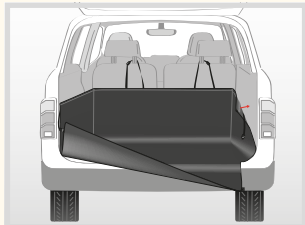

Car Boot Cover

- nylon
- removable apron protects bumper against scratching
- high sides protect boot's interior lining
- anti-slip coating offers more hold for the dog
- fits every boot size due to flexible metal rods
- protects against dirt and pet hair
- easy fitting and removal

Item no.	Measurements	Colour	PU	EAN
7721570	1.64 x 1.25 m	black	1	4 053032 008014

7721570

Folding Ramp

- plastic
- anti-slip coating and safety rails on the sides
- protects the joints of the pet
- highly recommendable in cases of arthrosis and arthritis
- can also be used for preventative measures
- collapsible
- weight 4.5 kg
- universal use
- easy to clean

Item no.	Measurements	up to	Colour	PU	EAN
7721550	40 x 156 cm	90 kg	black	1	4 053032 007970