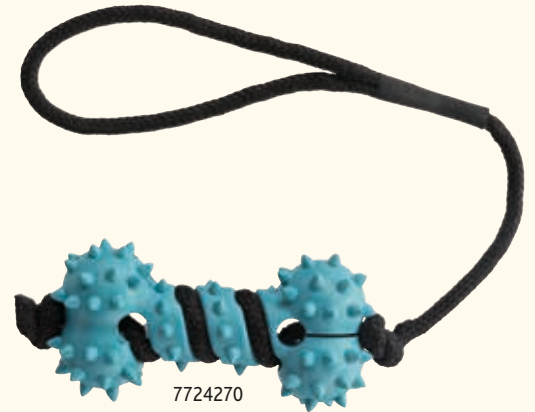

Bone with Rope

- natural rubber
- with hand loop

Item no.	Measurements	Colour	PU	EAN
7724270	11 cm/40 cm	various	4	4 053032 023635