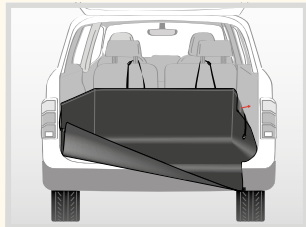

Car Boot Cover

- nylon
- removable apron protects bumper against scratching
- high sides protect boot's interior lining
- anti-slip coating offers more hold for the dog
- fits every boot size due to flexible metal rods
- protects against dirt and pet hair
- easy fitting and removal

Item no.	Measurements	Colour	PU	EAN
7721570	1.64 x 1.25 m	black	1	4 053032 008014

7721570

Folding Ramp

- plastic
- anti-slip coating and safety rails on the sides
- protects the joints of the pet
- highly recommendable in cases of arthrosis and arthritis
- can also be used for preventative measures
- collapsible
- weight 4.5 kg
- universal use
- easy to clean

Item no.	Measurements	up to	Colour	PU	EAN
7721550	40 x 156 cm	90 kg	black	1	4 053032 007970