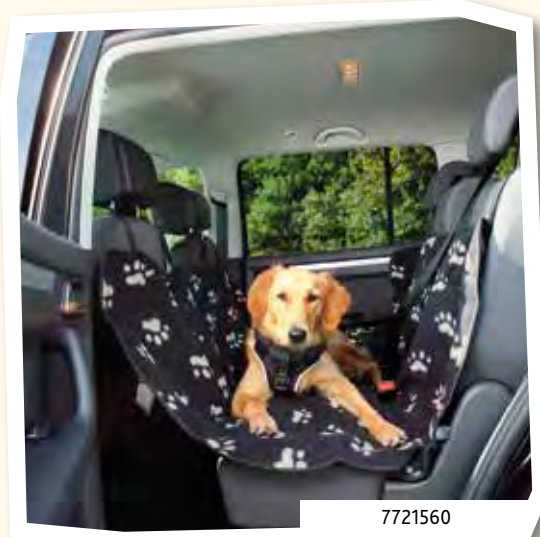

Car Seat Cover

- fleece/nylon
- for the back seat
- especially warm and non-slip
- bottom side water-proof nylon, protects upholstery against moisture
- belt slits make it possible to buckle the dog up
- extra strap in each corner for more fastening options
- protects against dirt and pet hair
- easy fitting and removal

Item no.	Measurements	Colour	PU	EAN
7721560	1.40 × 1.45 m	black/beige	1	4 053032 007994

7721560