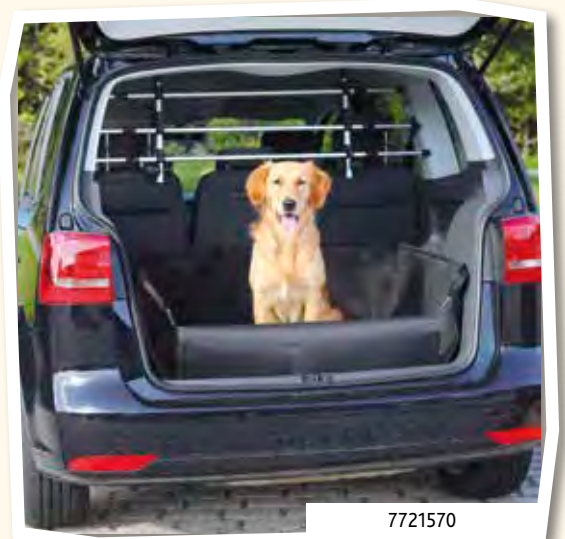

Car Boot Cover

- nylon
- removable apron protects bumper against scratching
- high sides protect boot's interior lining
- anti-slip coating offers more hold for the dog
- fits every boot size due to flexible metal rods
- protects against dirt and pet hair
- easy fitting and removal

Item no.	Measurements	Colour	PU	EAN
7721570	1.64 x 1.25 m	black	1	4 053032 008014

7721570

Folding Ramp

- plastic
- anti-slip coating and safety rails on the sides
- protects the joints of the pet
- highly recommendable in cases of arthrosis and arthritis
- can also be used for preventative measures
- collapsible
- weight 4.5 kg
- universal use
- easy to clean

Item no.	Measurements	up to	Colour	PU	EAN
7721550	40 x 156 cm	90 kg	black	1	4 053032 007970