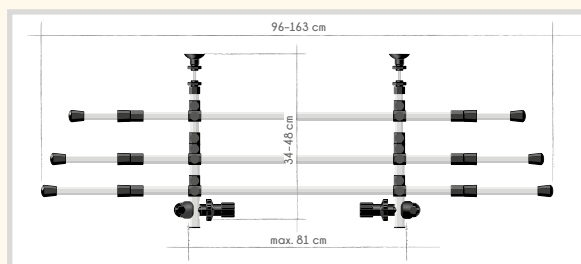

Car Dog Guard

- aluminium
- fixed connection to the headrests
- space-saving installation, entire loading space can be used
- 3 elements
- for transport of animals or objects on the loading area
- fully adjustable in width and height
- quick and easy removal when not in use
- light weight due to aluminium bars

Item no.	Measurements	Colour	PU	EAN
7721555	width: 96–163 cm height: 34–48 cm	silver/black	1	4 053032 007987

7721555