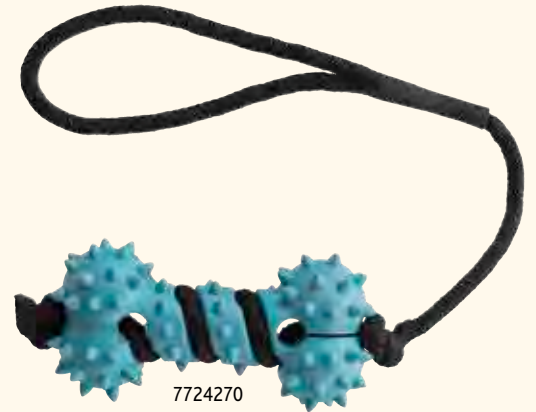

Rugby Ball with Rope

- natural rubber
- with hand loop

Item no.	Measurements	Colour	PU	EAN
7724281	9 cm/40 cm	various	4	4 053032 023840